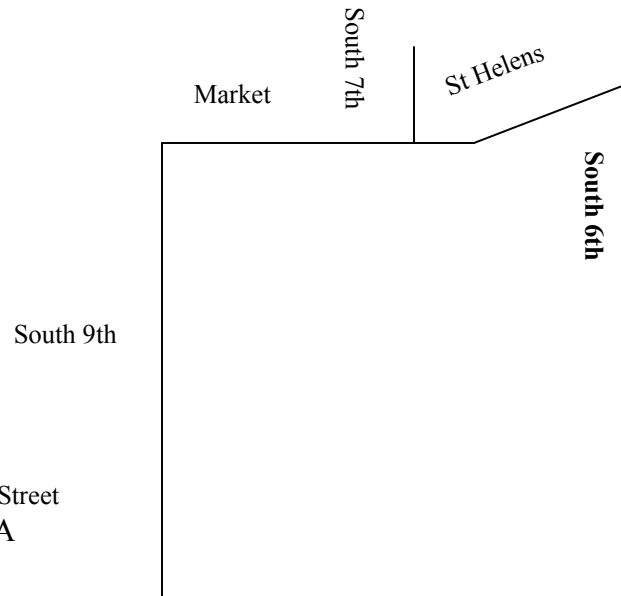

## Fabulous Fifties Hall Directions

**\*\*\*Important Note\*\*\***

**GPS Address** 599 St Helens Ave. 98402

It's really easy only two turns off I5  
A left onto South 9th and a right on Market  
Boom you are here

**I-5 Take the 133 Exit**

*To 705 North*

**Exit on City Center/A Street**

*Continue N. on A Street*

**Turn left on S. 9th**

*go about 4 blocks*

**Turn Right on Market**

*Continue on to the corner of 6th  
& St Helens*

Located inside the USA of Yesterday  
Classic Car Dealership

I-5 North or South  
Exit 133

705  
Hwy

Exit City Center A Street  
Continue North on A

**Tacoma Dome**

**Parking:**

- On street
- In front
- And 100 spaces at the north end of the building where Enterprise Rent a Car is